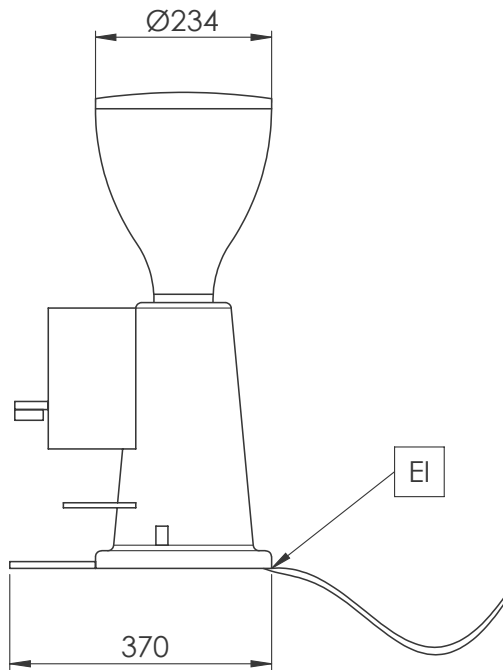

Coffee System
Doser Coffee Grinder, Flat 65 mm

ITEM # _____

MODEL # _____

NAME # _____

SIS # _____

AIA # _____

602543 (GRND600)

* NOT TRANSLATED *

Side

Front

Electric

Supply voltage:	
602543 (GRND600)	230 V/1N ph/50/60 Hz
Electrical power max.:	0.34 kW
Plug type:	CE-SCHUKO

Key Information:

External dimensions, Width:	230 mm
External dimensions, Depth:	370 mm
External dimensions, Height:	600 mm
Net weight:	13 kg
Shipping weight:	14 kg
Shipping height:	300 mm
Shipping width:	450 mm
Shipping depth:	700 mm
Shipping volume:	0.09 m ³