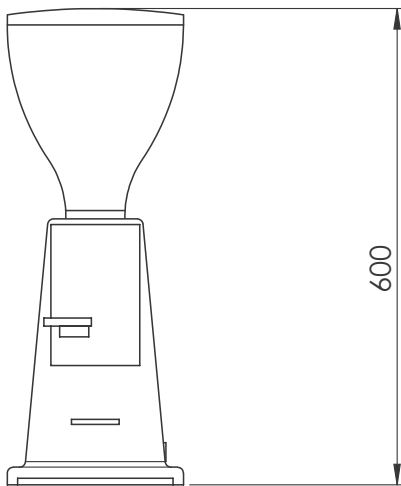

Coffee System
Doser Coffee Grinder, Flat 65 mm

ITEM # _____

MODEL # _____

NAME # _____

SIS # _____

AIA # _____

602543 (GRND600)

* NOT TRANSLATED *

Side

Front

Electric

Supply voltage:	
602543 (GRND600)	230 V/1N ph/50/60 Hz
Electrical power max.:	0.34 kW
Plug type:	CE-SCHUKO

Key Information:

External dimensions, Width:	230 mm
External dimensions, Depth:	370 mm
External dimensions, Height:	600 mm
Net weight:	13 kg
Shipping weight:	14 kg
Shipping height:	300 mm
Shipping width:	450 mm
Shipping depth:	700 mm
Shipping volume:	0.09 m ³